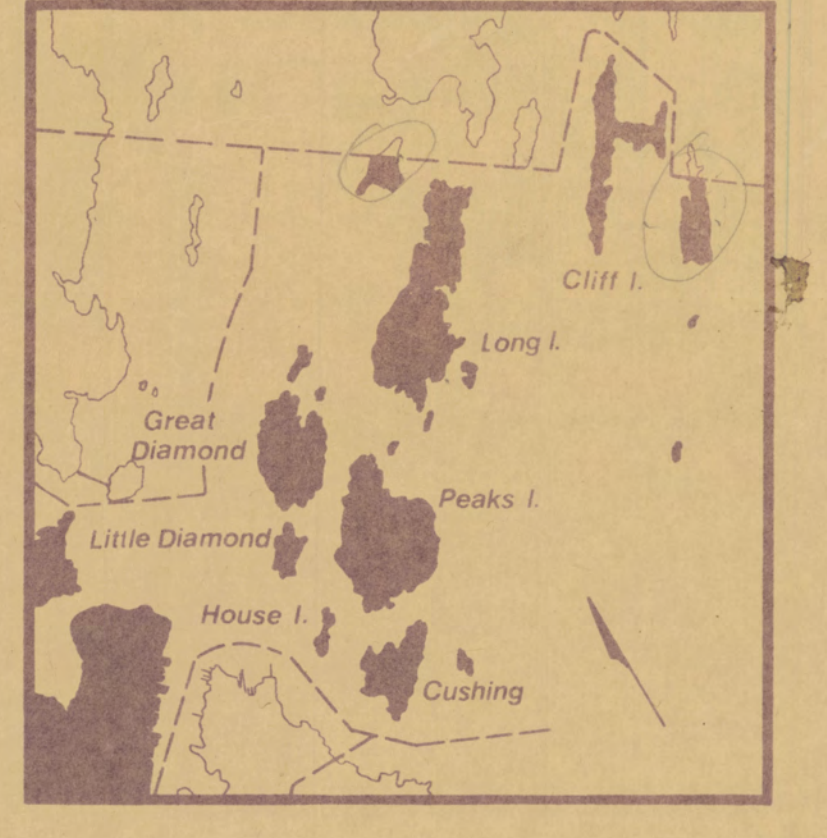

ZONING MAP OF THE CITY OF PORTLAND, ISLANDS

MAP INDEX

- IR-1** Island Residential Zone 1
- IR-2** Island Residential Zone 2
- IR-3** Island Residential Zone 3
- I-B** Island Business Zone
- R-OS** Recreation and Open Space Zone
- RPZ** Resource Protection Zone
- Shoreland Zone**
250ft inland from normal high water mark

Zoning designations for islands not shown are indicated below:

- RPZ** Cats Whiskers
Crow Island / Smutty Nose
Diamond Island Ledge
Fort Georges
Hope Island
Inner Green
Junk of Pork
Marsh Island
Obedi Rock
Outer Green
Rain Island
Stepping Stones

- R-OS** Jewell Island
Little Chebeague

- IR-1** Cow Island
Overset Island
Pumpkin Knob

Map Redrawn: 3/19/90
Reflecting Amendments: 7/15/85